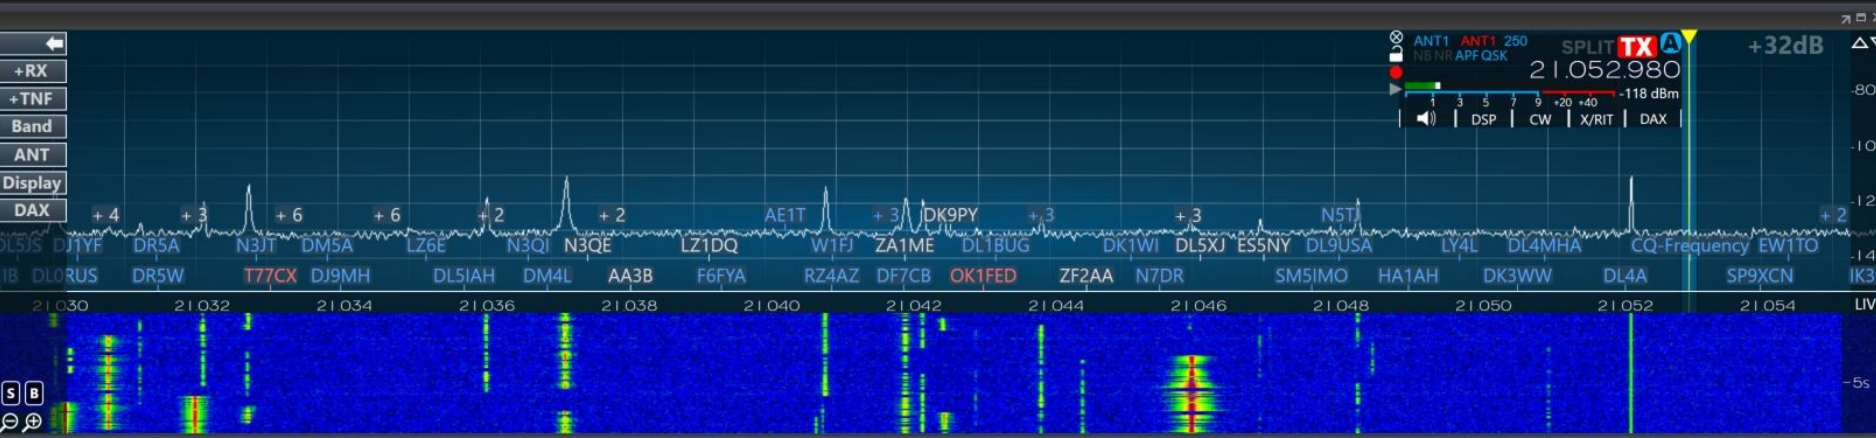

TNF CWX FDX

Marek v3.3.33

STATION: DESKTOP-O9JVKTU

TX Ready 10.16.22 14:50:25Z