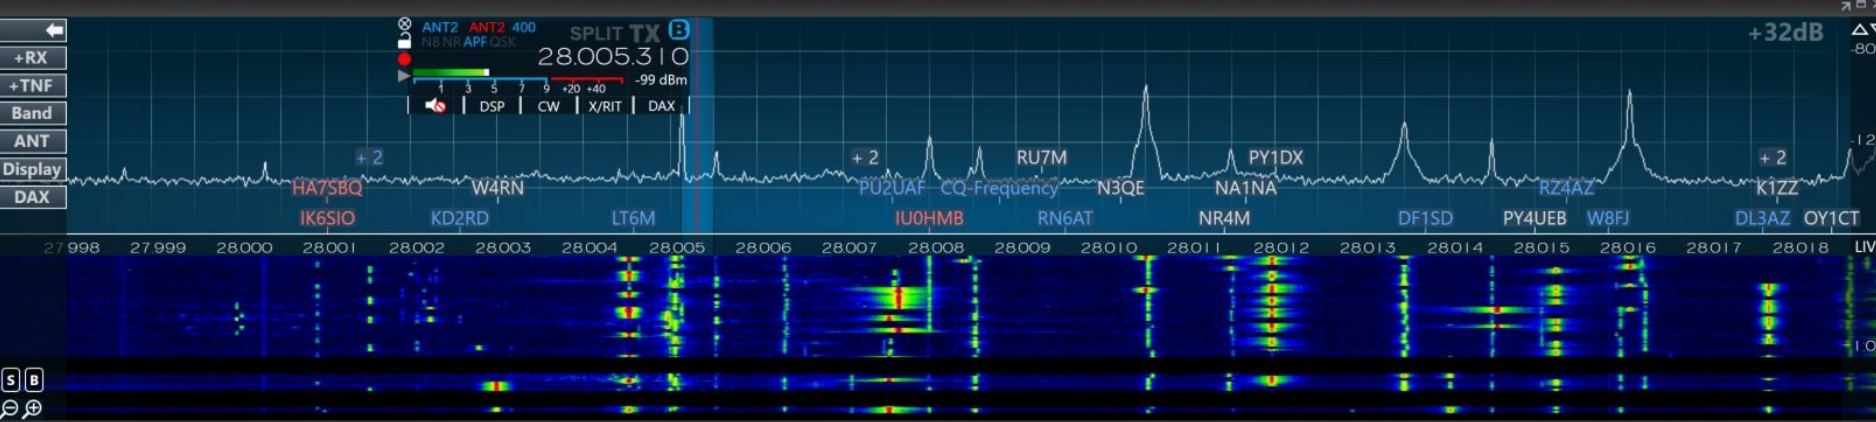

TNF CWX FDX

Marek v3.3.33

STATION: DESKTOP-O9JVKTU

TX Ready 10.16.22 14:50:25Z